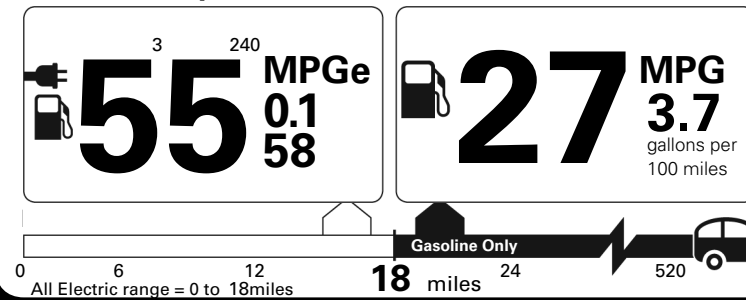

Fuel Economy and Environment

Plug-In Hybrid Vehicle
Electricity-Gasoline

Fuel Economy Standard SUV 4WD range from 14 to 105 MPGe. The best vehicle rates 142 MPGe.

You spend
\$ 500

more in fuel costs
over 5 years
compared to the
average new vehicle.